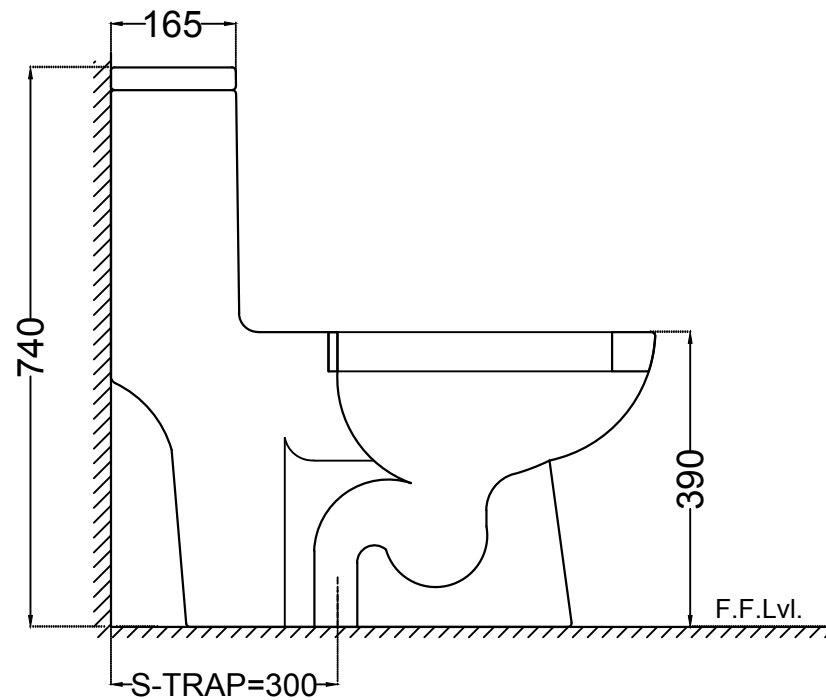

SIDE VIEW

TOP VIEW

 <p>Jaquar Group Global Headquarters Plot No. 3, Sector- M-11, IMT Manesar Gurgaon, NCR - 122050, India E-mail : Sales: support@jaquar.com Customer Service : service@jaquar.com</p>	ITEM CODE	SLS-WHT-6851S300UF
	ITEM TYPE	SINGLE PIECE WC S TRAP-300 MM
	ITEM SIZE	360x730x740 mm
	ALL DIMENSIONS ARE IN MM. (TOLERANCE ± 5 MM)	