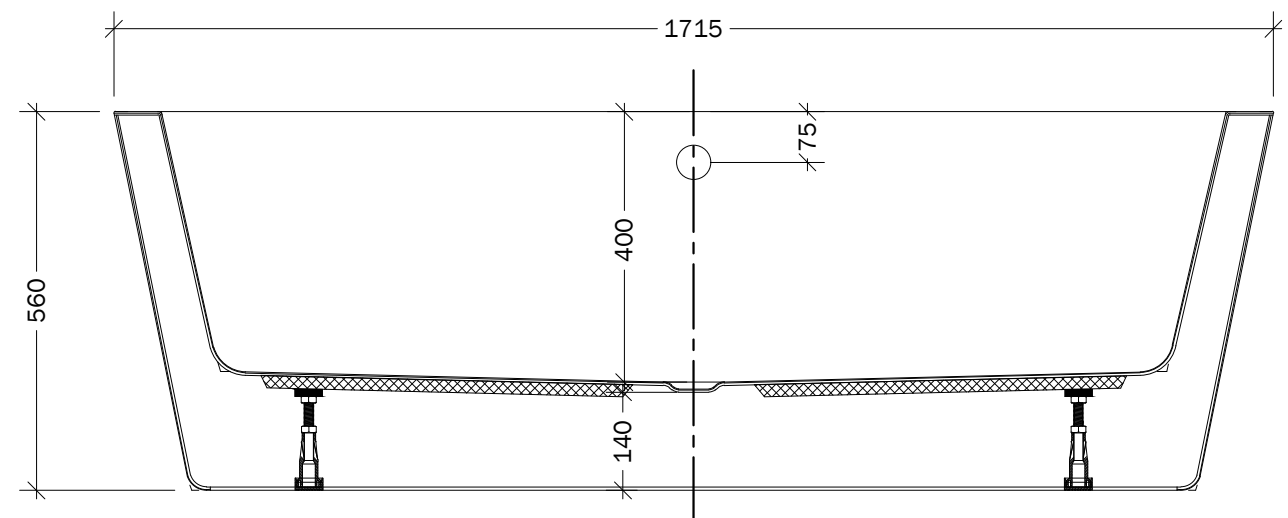

TOP VIEW

SECTION - BB

SECTION - AA

	NAME:	JULIA
	CODE:	JBT-WHT-FSBT177840X
	DIMENSIONS:	1715x785x400/560mm