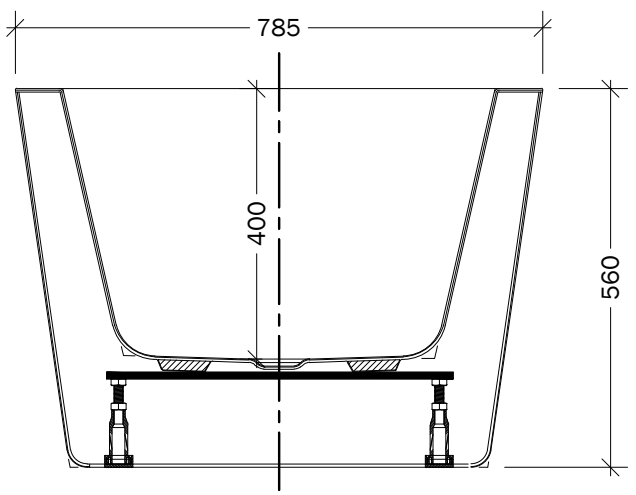

TOP VIEW

SECTION - BB

SECTION - AA

	NAME:	JULIA
	CODE:	JBT-WHT-FSBT177840X
	DIMENSIONS:	1715x785x400/560mm