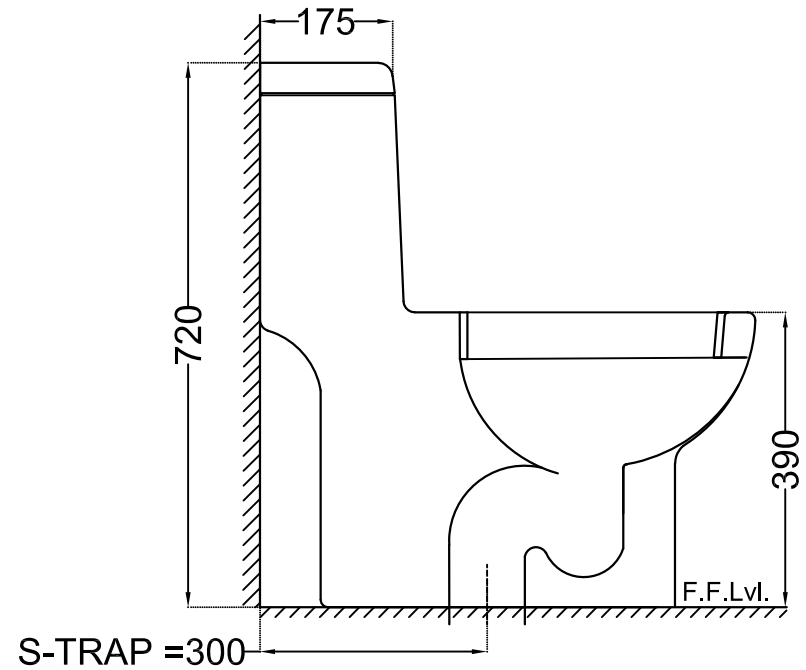

TOP VIEW

SIDE VIEW

	<b>Jaquar Group</b> Global Headquarters Plot No. 3, Sector- M-11, IMT Manesar Gurgaon, NCR - 122050, India E-mail : Sales: support@jaquar.com Customer Service : service@jaquar.com		ITEM CODE	LYS-WHT-38851S300UFSMN
	ITEM TYPE	SINGLE PIECE WC S TRAP-300 MM		
	ITEM SIZE	370x670x720 mm		
	ALL DIMENSIONS ARE IN MM. (TOLERANCE ± 5 MM)			