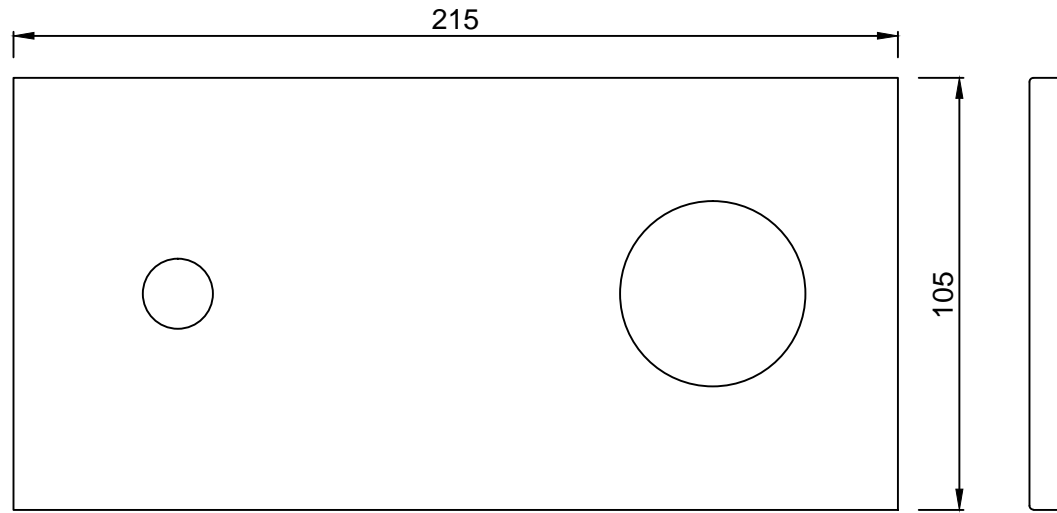

Exposed Part Kit of Single Lever Basin Mixer Wall Mounted Consisting of Operating Lever, Cartridge Sleeve, Wall Flange, Nipple & Spout (Compatible with ALD-233N & ALD-235N)

Cat. No.-FLR-5233NK

WALL FLANGE

HANDLE

SPOUT NIPPLE

SPOUT

SLEEVE

SPOUT SPACER