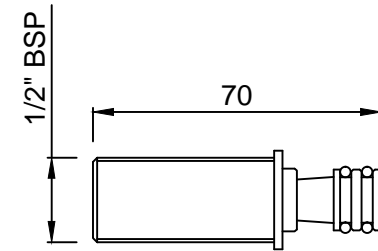

Exposed Part Kit of Single Lever Basin Mixer Wall Mounted Consisting of Operating Lever, Cartridge Sleeve, Wall Flange, Nipple & Spout (Compatible with ALD-233N & ALD-235N)

Cat. No.-FLR-5233NK

WALL FLANGE

HANDLE

SPOUT NIPPLE

SPOUT

SLEEVE

SPOUT SPACER