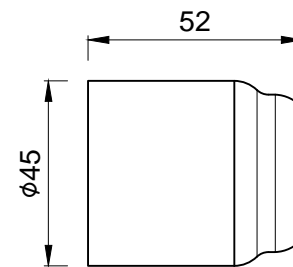

Exposed Part Kit of Single Lever Basin Mixer Wall Mounted Consisting of Operating Lever, Cartridge Sleeve, Wall Flange, Nipple & Spout (Compatible with ALD-233N & ALD-235N)

Cat. No.-FLR-5233NK

WALL FLANGE

HANDLE

SPOUT NIPPLE

SPOUT

SLEEVE

SPOUT SPACER