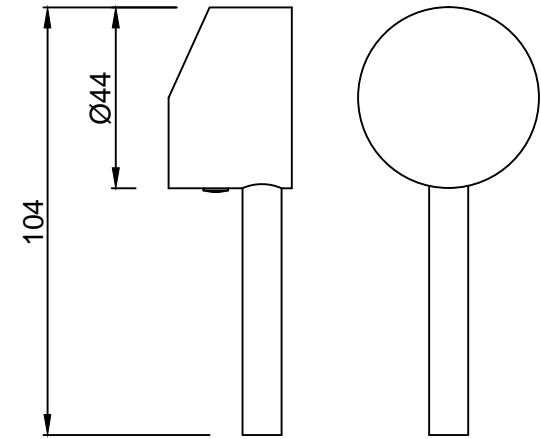

Exposed Part Kit of Single Lever Basin Mixer Wall Mounted Consisting of Operating Lever, Cartridge Sleeve, Wall Flange, Nipple & Spout (Compatible with ALD-233N & ALD-235N)

Cat. No.-FLR-5233NK

WALL FLANGE

HANDLE

SPOUT NIPPLE

SPOUT

SLEEVE

SPOUT SPACER