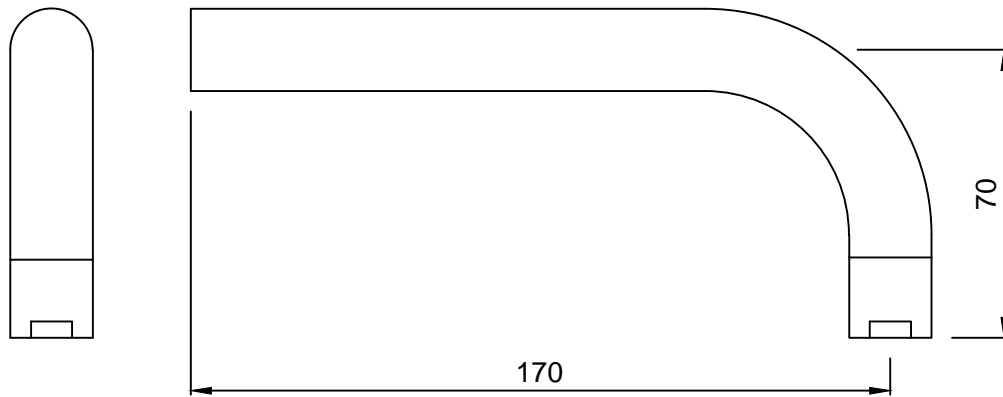

Exposed Part Kit of Single Lever Basin Mixer Wall Mounted Consisting of Operating Lever, Cartridge Sleeve, Wall Flange, Nipple & Spout (Compatible with ALD-233N & ALD-235N)

Cat. No.-FLR-5233NK

WALL FLANGE

HANDLE

SPOUT NIPPLE

SPOUT

SLEEVE

SPOUT SPACER