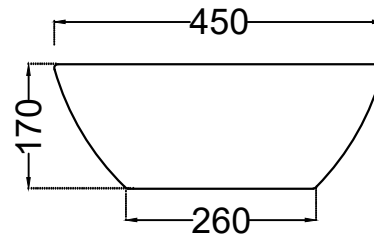

TOP VIEW

BOTTOM VIEW

FRONT VIEW

 <p>Jaquar Group Global Headquarters Plot No. 3, Sector- M-11, IMT Manesar Gurgaon, NCR - 122050, India E-mail : Sales: support@jaquar.com Customer Service : service@jaquar.com</p>	ITEM CODE	JDS-WHT-25905
	ITEM TYPE	TABLE TOP BASIN
	ITEM SIZE	450x450x170 mm
	ALL DIMENSIONS ARE IN MM. (TOLERANCE ± 5 MM)	