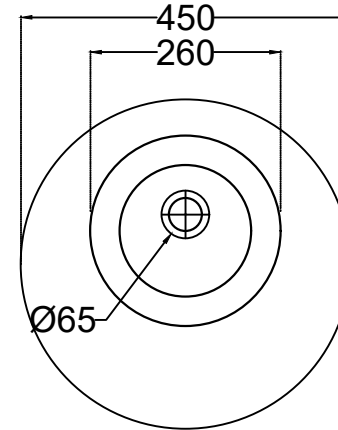

TOP VIEW

BOTTOM VIEW

FRONT VIEW

 <p>Jaquar Group Global Headquarters Plot No. 3, Sector- M-11, IMT Manesar Gurgaon, NCR - 122050, India E-mail : Sales: support@jaquar.com Customer Service : service@jaquar.com</p>	ITEM CODE	JDS-WHT-25905
	ITEM TYPE	TABLE TOP BASIN
	ITEM SIZE	450x450x170 mm
	ALL DIMENSIONS ARE IN MM. (TOLERANCE ± 5 MM)	