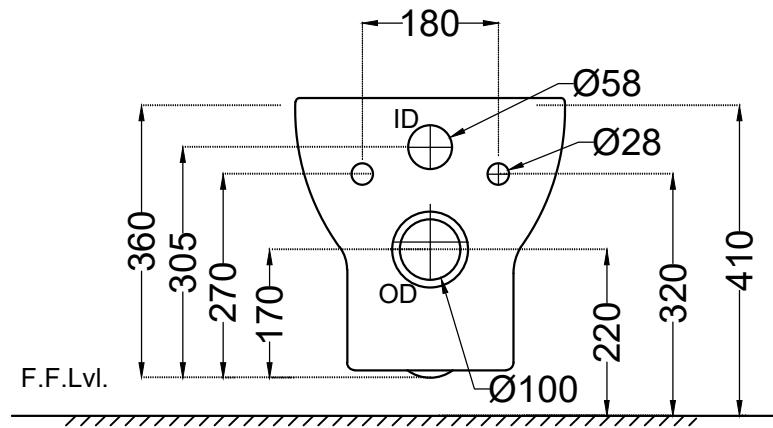

TOP VIEW

SIDE VIEW

BACK VIEW

 <p>Jaquar Group Global Headquarters Plot No. 3, Sector- M-11, IMT Manesar Gurgaon, NCR - 122050, India E-mail : Sales:support@jaquar.com Customer Service : service@jaquar.com</p>	ITEM CODE	LYS-WHT-38953BIUFSM
	ITEM TYPE	Wall Hung WC
	ITEM SIZE	360X500X360 mm
	ALL DIMENSIONS ARE IN MM. (TOLERANCE ± 5 MM)	