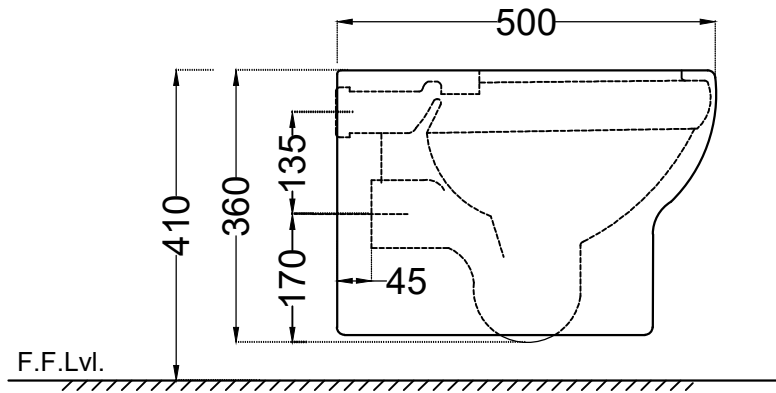

TOP VIEW

SIDE VIEW

BACK VIEW

 <p>Jaquar Group Global Headquarters Plot No. 3, Sector- M-11, IMT Manesar Gurgaon, NCR - 122050, India E-mail : Sales:support@jaquar.com Customer Service : service@jaquar.com</p>	ITEM CODE	LYS-WHT-38953BIUFSM
	ITEM TYPE	Wall Hung WC
	ITEM SIZE	360X500X360 mm
	ALL DIMENSIONS ARE IN MM. (TOLERANCE ± 5 MM)	